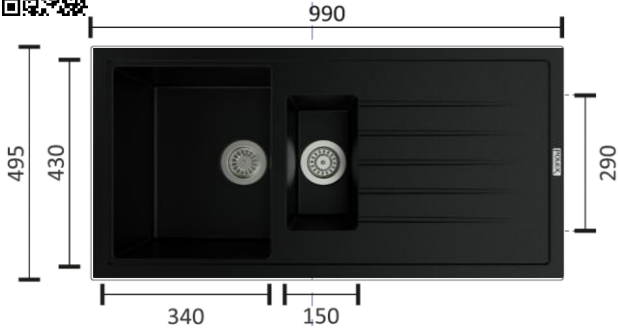

1985'ten Beri Türkiye'nin İlk Granit Eviye Üreticisi

Montaj Şekli	Kod	Fiyat	B2B Barcode
Tezgah Üstü	P01	₺ 11.560	
Tezgah Altı			2483715960117
Tezgaha Sıfır	SP01	₺ 13.860	
			2483715960186
Detay Ölçüler	205 mm	Hazne Derinliği	
	600 mm	Minimum Dolap İç Ölçüsü	
	970 x 475 mm	Montaj Ölçüleri	
Ürün Özellikleri	Kismen Arkadan Delinmiş Batarya Delikleri. Çift Yön Montaj İmkani. Leke Tutmaz Antibakteriyel Gözeneksiz Yüzey. Sıcağa Dayanıklı, Su ve Leke İtici Yüzey.		

Renk Seçenekleri Siyah Antrasit Gri Beyaz Krem Toprak